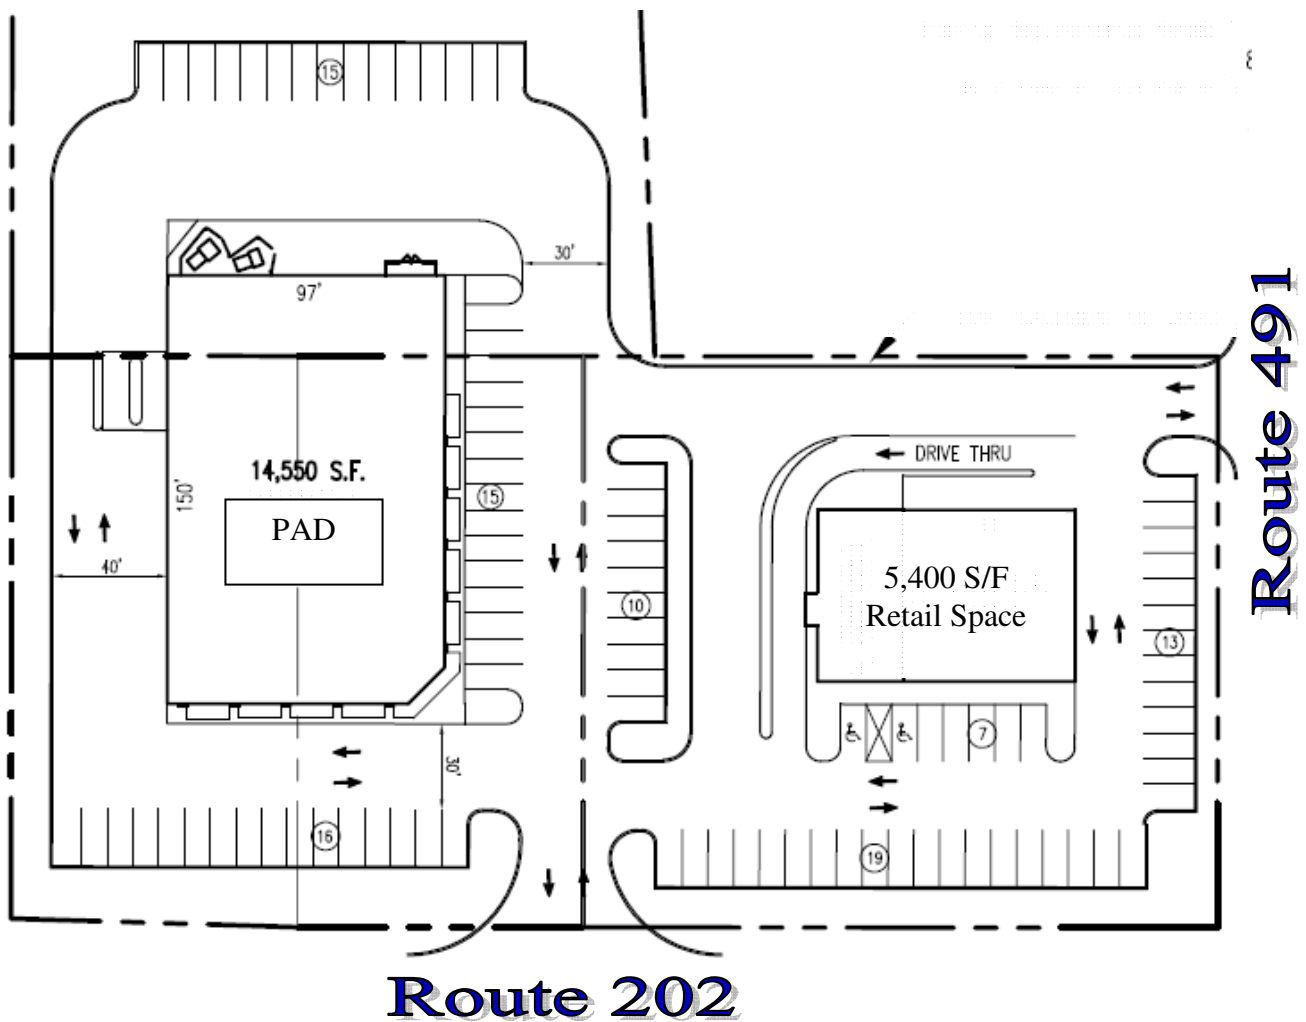

Diamond State Management

Route 202

**Southwest Corner of Intersecting Routes
202 and 491 in Glen Mills, Pennsylvania
Retail Space up to 5,400 SF**

Call John Papili or Fred Wittig at 302-283-1800

AERIAL

SITE MAP