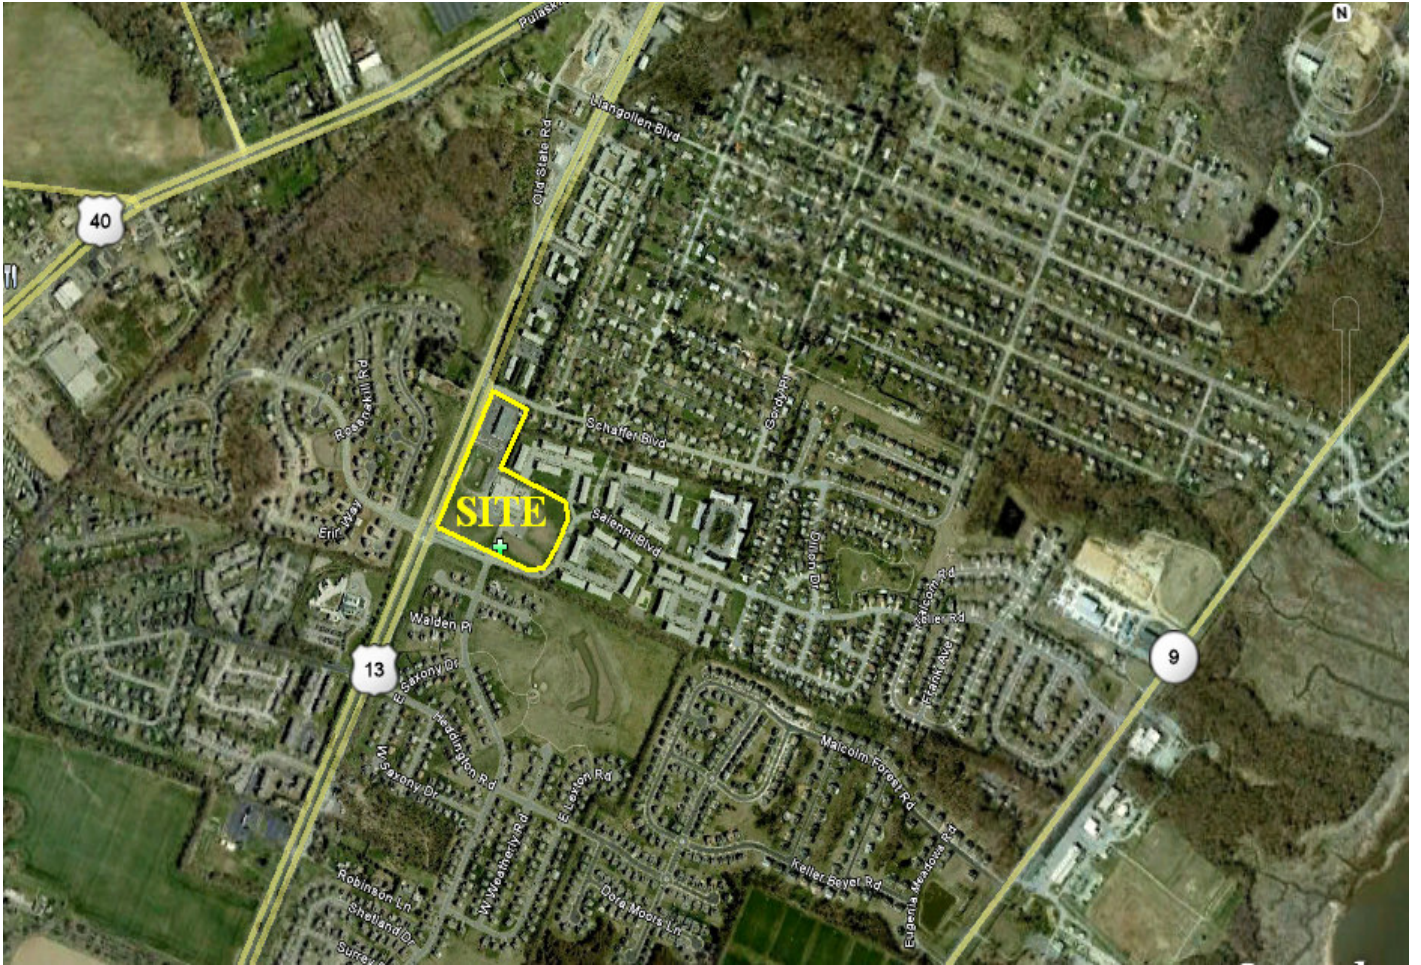

# Beaver Brook Plaza

*Saienni Boulevard and Route 13  
New Castle, Delaware*

*Join Wawa, Food Lion, and Walgreen's  
Site Plan*

# Aerial View of Site Location