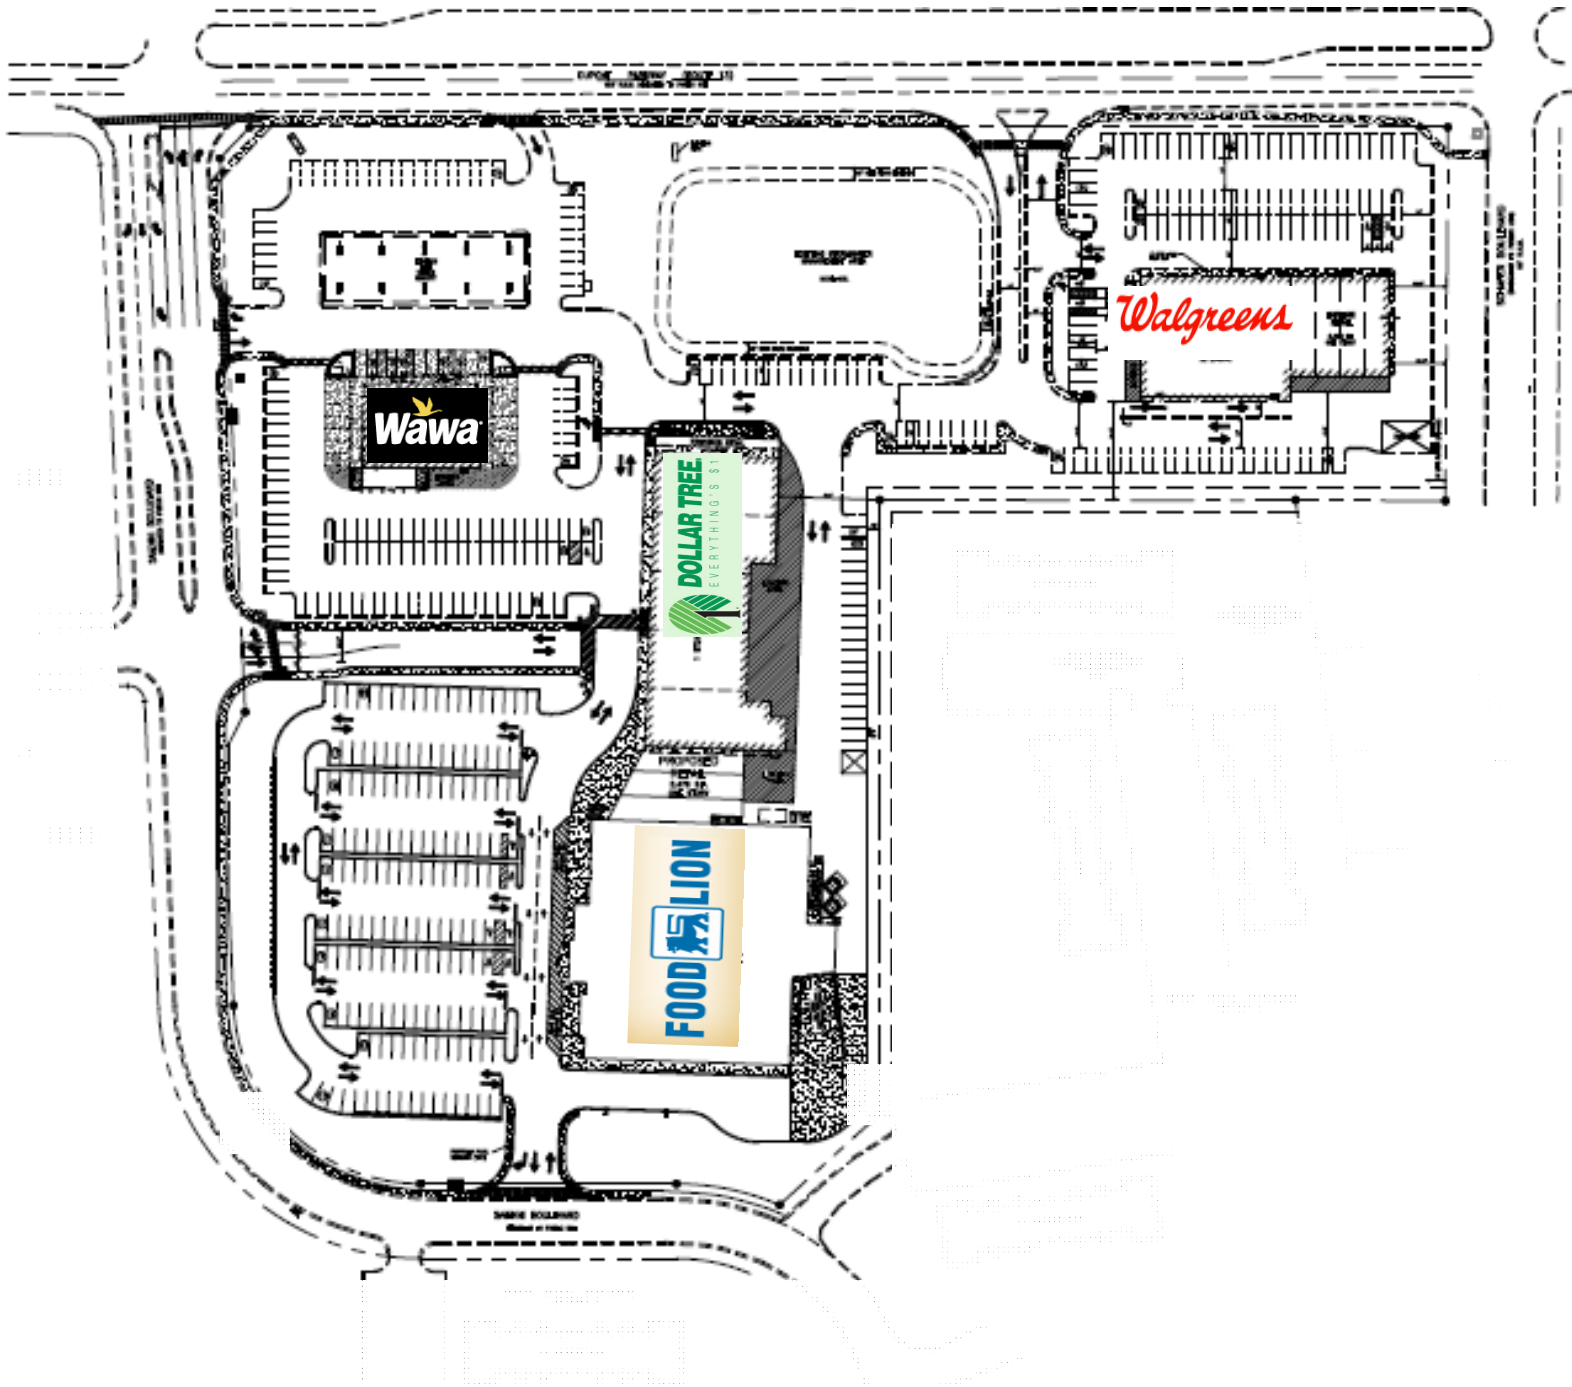

# Beaver Brook Plaza

*Saienni Boulevard and Route 13  
New Castle, Delaware*

*Join Wawa, Food Lion, and Walgreen's  
Site Plan*

# Aerial View of Site Location