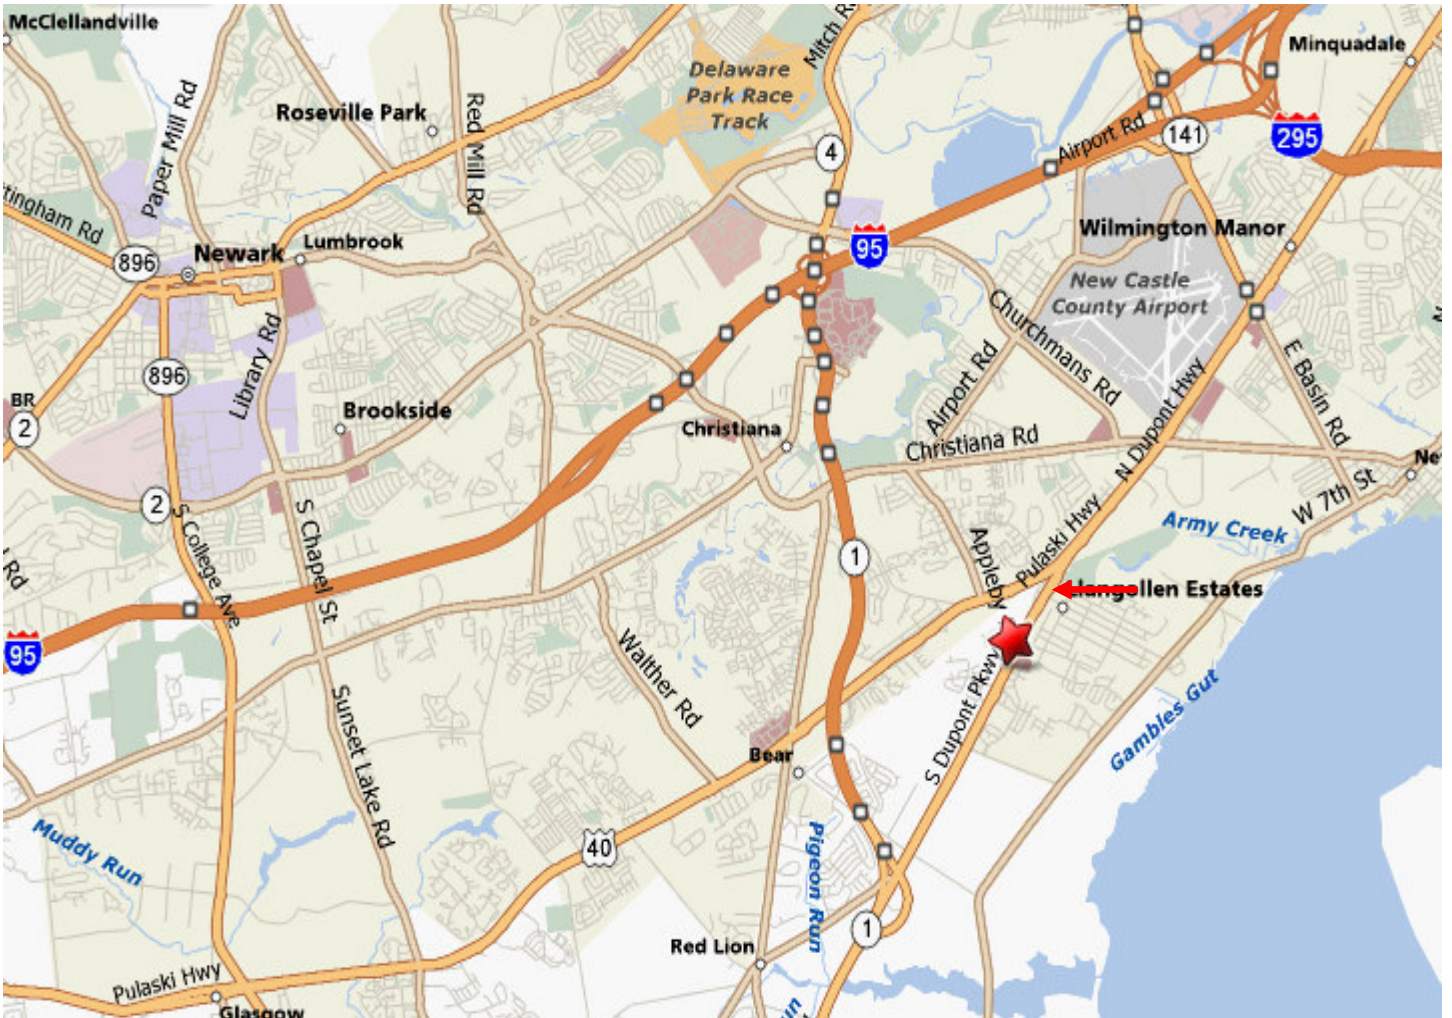

Site Map

Contact:
Diamond State Management
Fred Wittig
302-283-1800
www.diamondstatemanagement.com