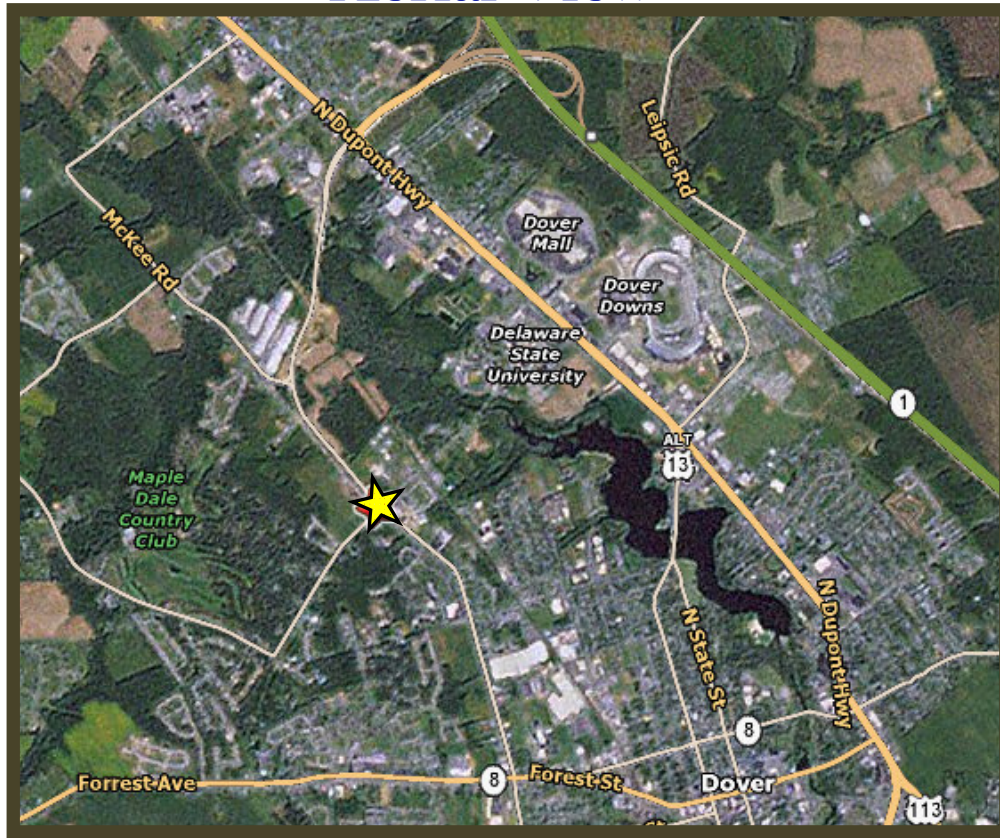

Aerial View

Floor Plan