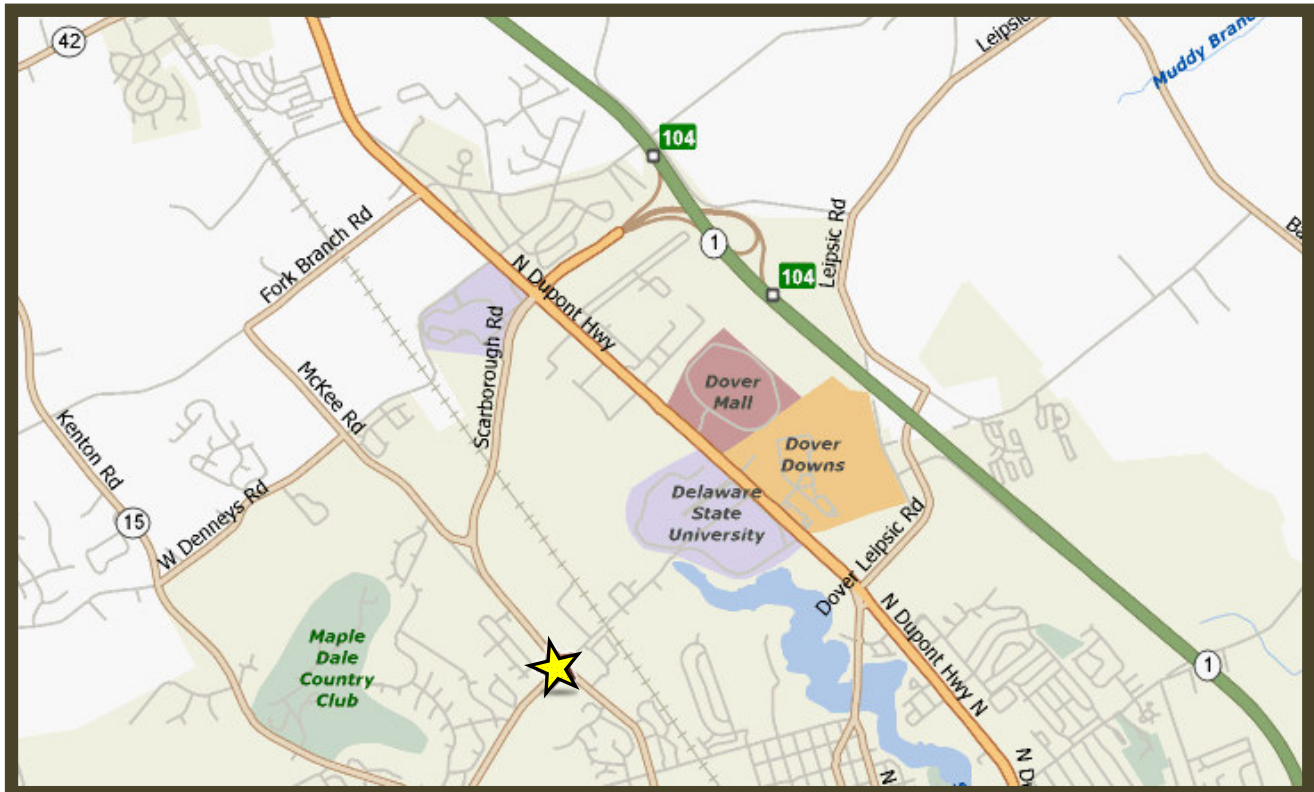

McKee Crossing

1005 College Road (at McKee Road), Dover, Delaware 19904
850 s/f Available

Site Map

4 miles to Dover Downs Racetrack
2.4 miles to Delaware Technical Institute
2 miles to Route 1 Interchange

Aerial View

Floor Plan

Contact:
Diamond State Management
Fred Wittig
302-283-1800