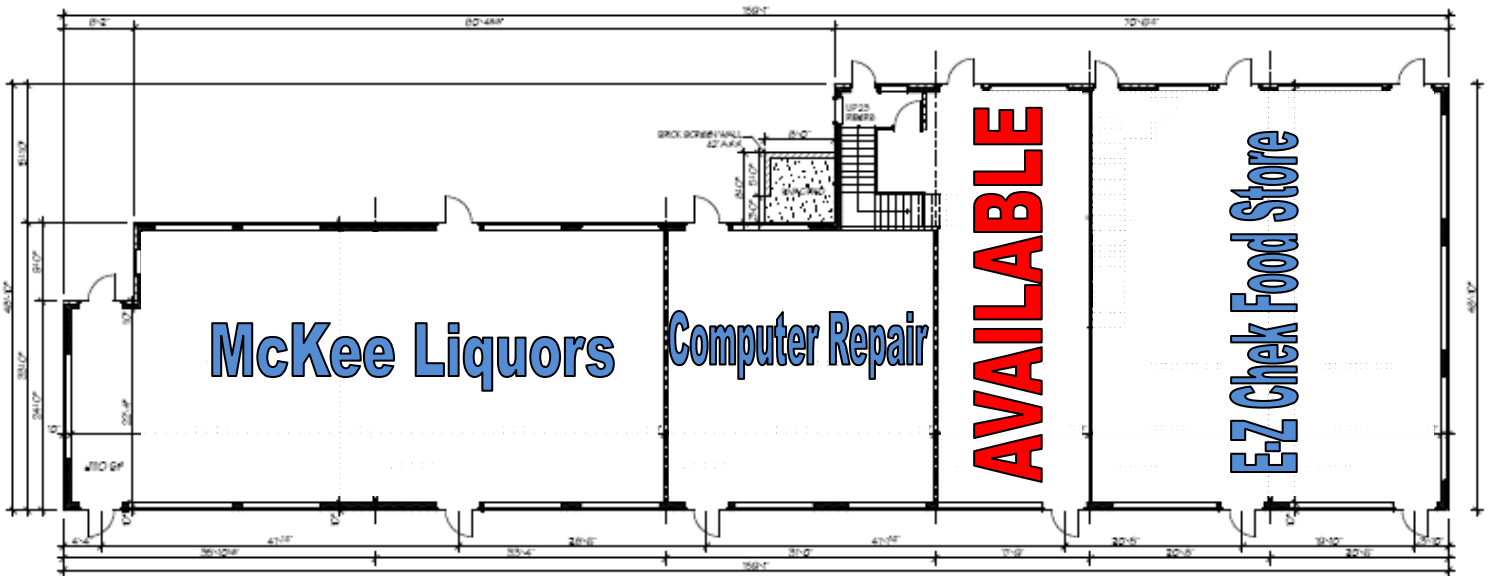

McKee Crossing

1005 College Road (at McKee Road), Dover, Delaware 19904
850 s/f Available

Site Map

4 miles to Dover Downs Racetrack
2.4 miles to Delaware Technical Institute
2 miles to Route 1 Interchange

Aerial View

Floor Plan

Contact:
Diamond State Management
Fred Wittig
302-283-1800