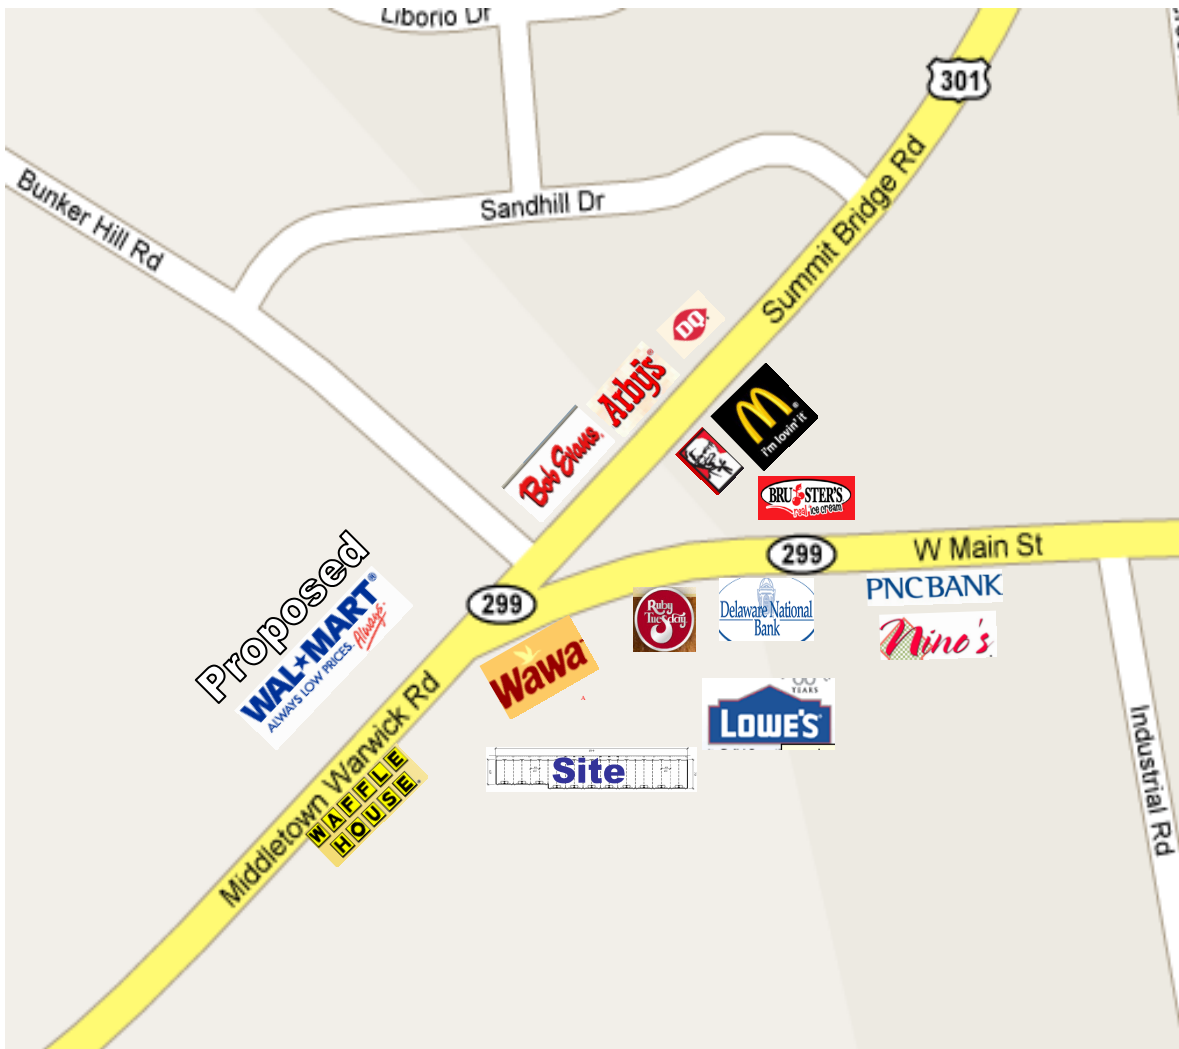

Middletown Commons

Routes 71 & 301, Middletown, Delaware
Wawa and Lowe's Shadow-Anchored
29,600 Square Foot Retail Center
1,400 s/f Unit Available Immediately

SITE PLAN

BUILDING FLOOR PLAN

SITE PLAN MAP

Aerial View of Site Location