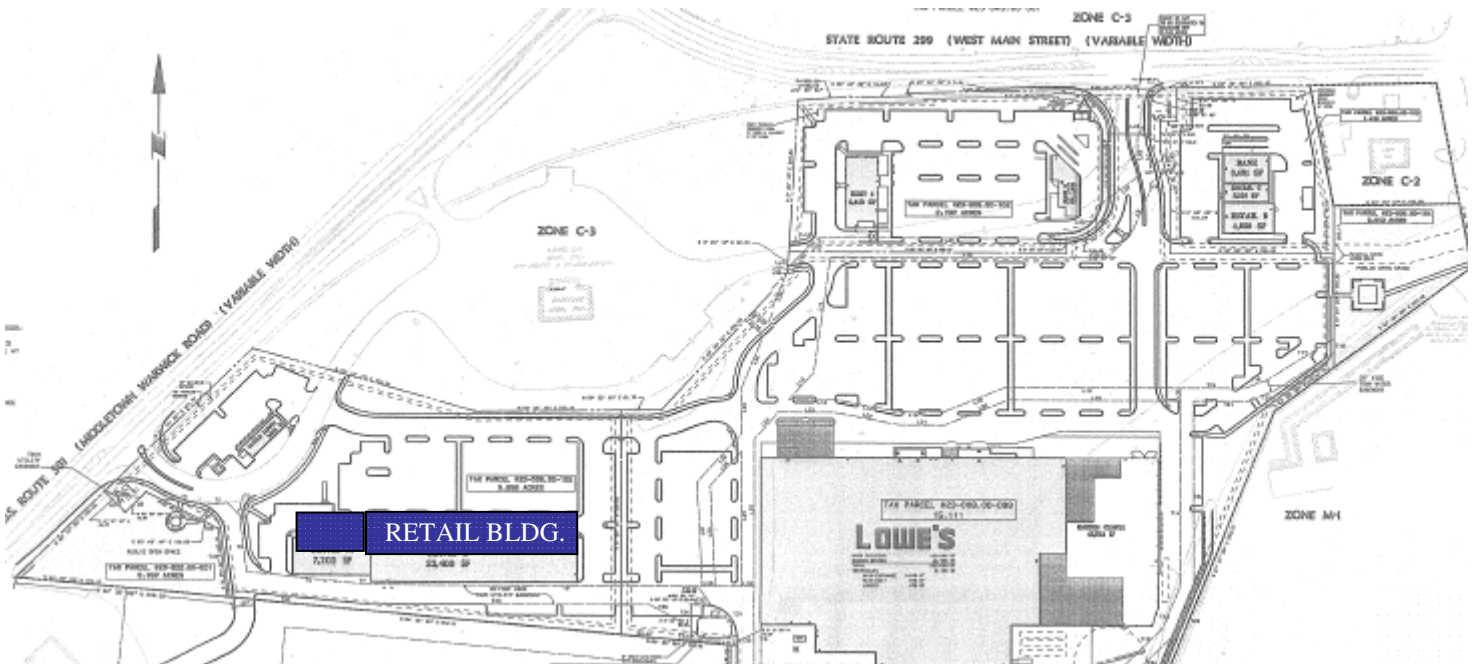

Middletown Commons

Routes 71 & 301, Middletown, Delaware
Wawa and Lowe's Shadow-Anchored
29,600 Square Foot Retail Center
1,400 s/f Unit Available Immediately

SITE PLAN

BUILDING FLOOR PLAN

SITE PLAN MAP

Aerial View of Site Location