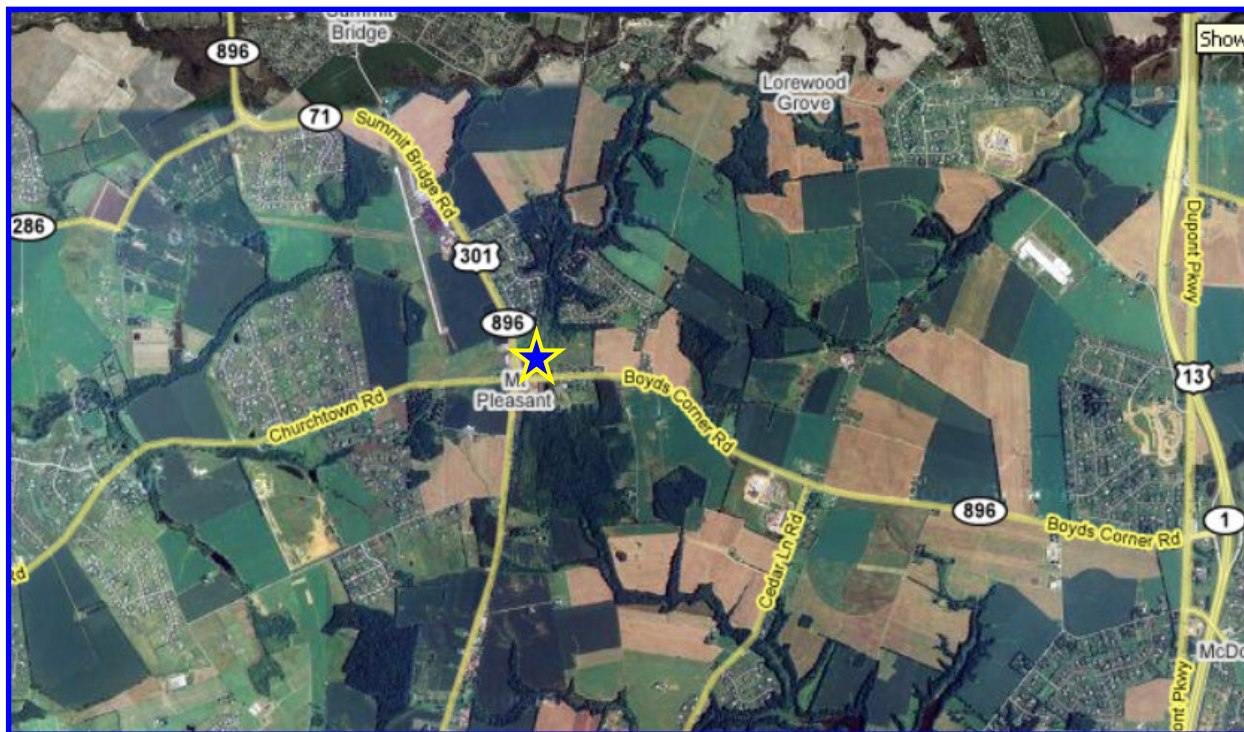

AERIAL VIEW

www.BenRoProperties.com