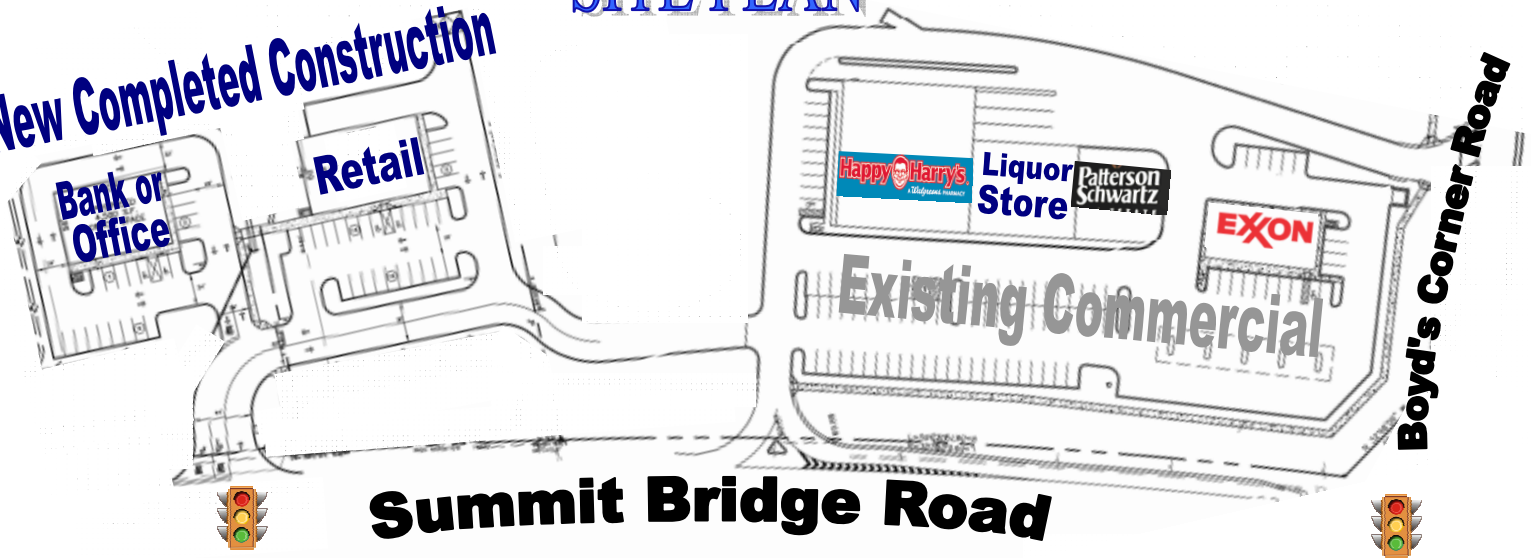

Summit Crossing

Routes 301 & 896, Middletown, Delaware

**Join Happy Harry's and Exxon ~ Fully Signalized Accesses
Bank or Office Space Up to 4,500 SF**

SITE PLAN

New Completed Construction

Summit Bridge Road