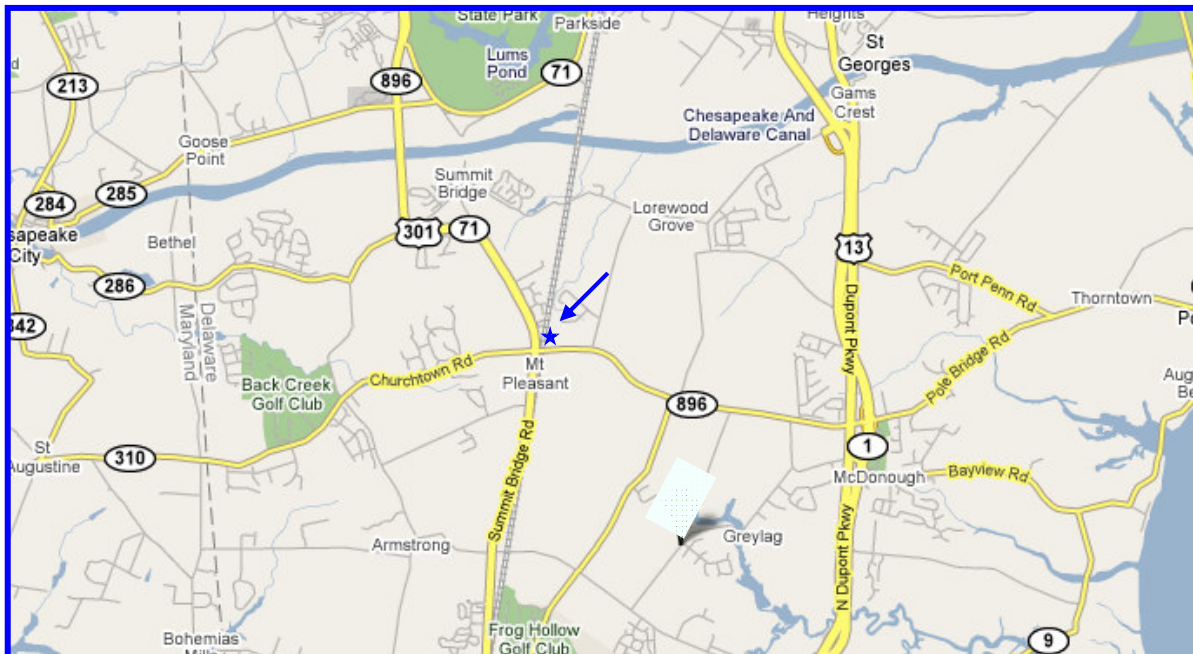

SITE MAP

AERIAL VIEW

www.BenRoProperties.com

BenRo Properties

Robert G. Wittig ~ 302-283-1800